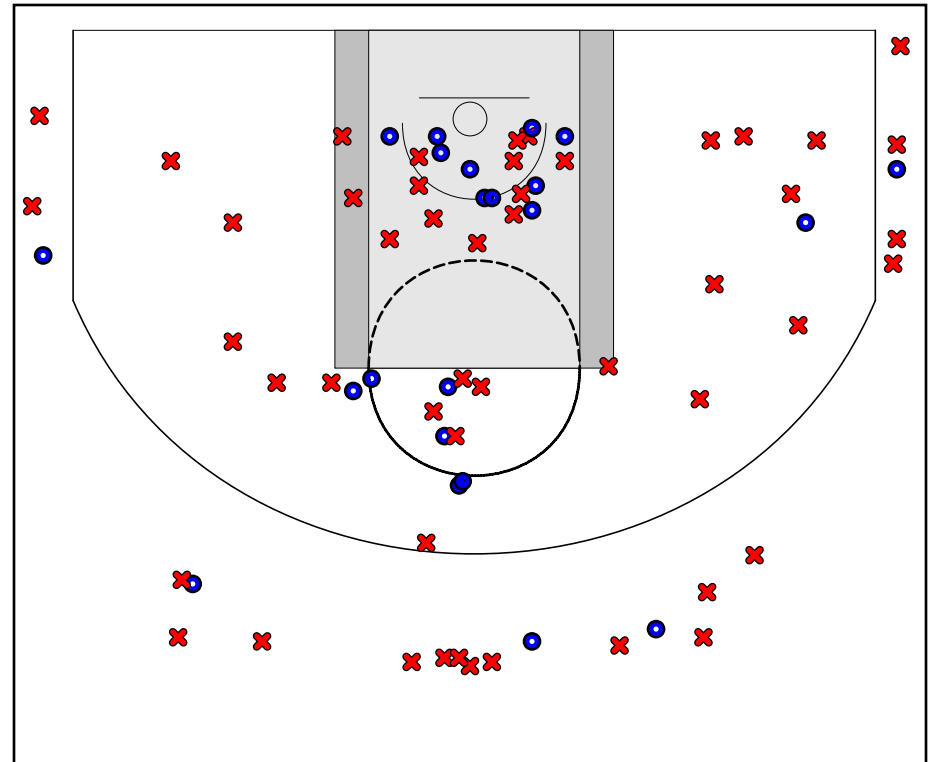

Game Summary Comparison

Statistic	Gold	Purple
Points	54	58
<i>Field Goals</i>	21 / 70	22 / 71
<i>2 Point</i>	14 / 38	17 / 48
<i>3 Point</i>	7 / 32	5 / 23
<i>Free Throws</i>	5 / 9	9 / 11
Assists	10	2
Rebounds	32	36
<i>Offensive</i>	11	9
<i>Defensive</i>	21	27
Blocks	0	1
Steals	3	6
Deflections	0	0
Turnovers	9	8
Charges Taken	0	0
Personal Fouls	12	9

Purple