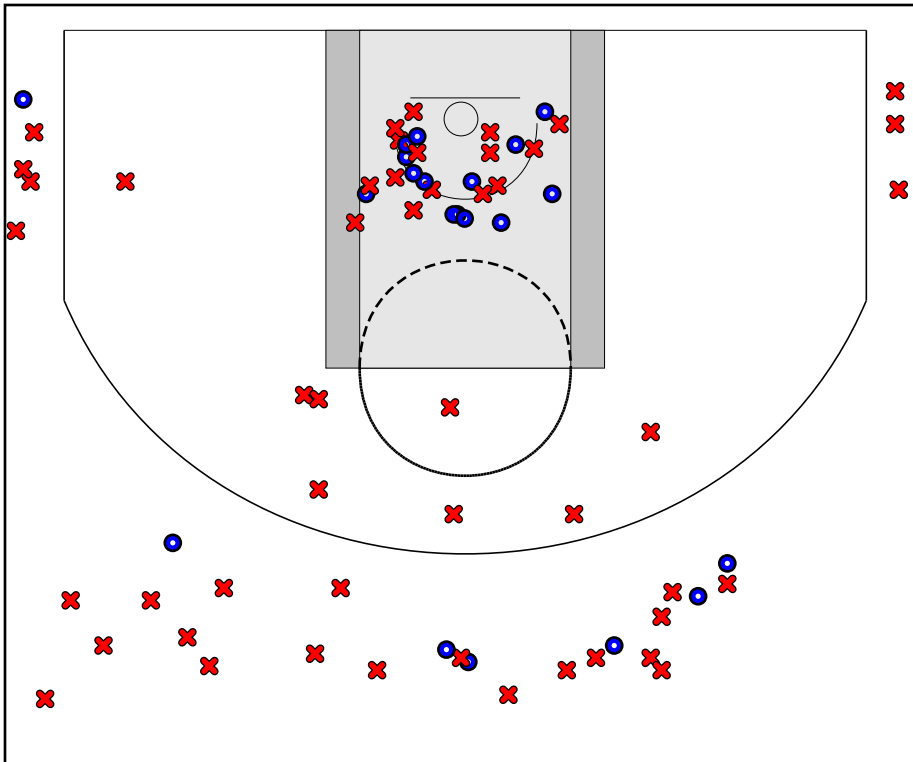

Game Summary Comparison

Statistic	Gold	Purple
Points	54	58
<i>Field Goals</i>	21 / 70	22 / 71
<i>2 Point</i>	14 / 38	17 / 48
<i>3 Point</i>	7 / 32	5 / 23
<i>Free Throws</i>	5 / 9	9 / 11
Assists	10	2
Rebounds	32	36
<i>Offensive</i>	11	9
<i>Defensive</i>	21	27
Blocks	0	1
Steals	3	6
Deflections	0	0
Turnovers	9	8
Charges Taken	0	0
Personal Fouls	12	9

Gold